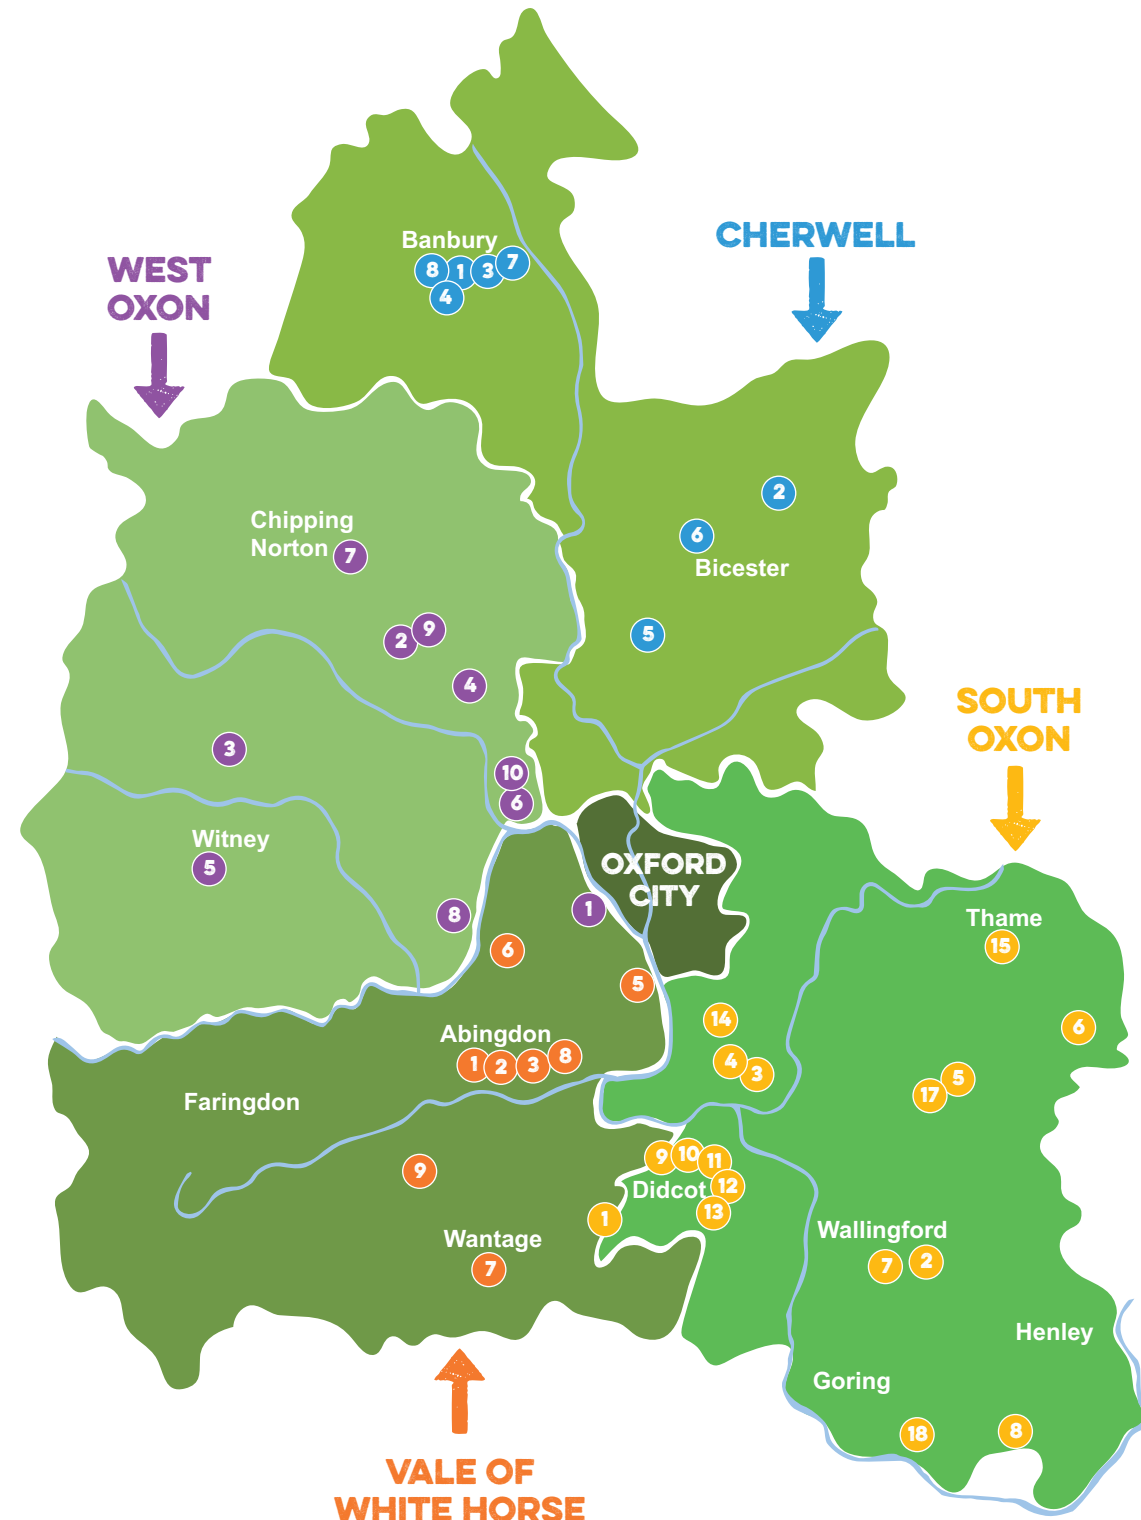

OXFORD CITY

- **1** Body Politic
  www.bodypoliticdance.com
  07791 905851
- **2** Barton Youth Centre
  tinyurl.com/y4gehk46
  01865 761987
- **3** Blackbird Leys Adventure Playground
  www.blap.org.uk
  01865 236646
- **4** Branch Up – Oxford Hub
  www.oxfordhub.org/activities/branch-up
  07384 718332
- **5** Donnington Doorstep
  www.donnington-doorstep.org.uk
  01865 727721
- **6** Dovecote
  www.dovecotoproject.com
  01865 712299
  07974 234661
- **7** East Oxford Youth Club
  01865 252728
- **8** EMBS Community College
  www.embs.org.uk
  01865 776041

- **9** Family Arena
  www.familyarena.org
  01865 402108
  07958 596340
- **10** Flo's – the place in the park
  www.flosoxford.org.uk
  01865 587611
- **11** Fusion Arts
  www.fusion-arts.org
  01865 245735
- **12** Home-Start Oxford
  www.home-startoxford.org.uk
  01865 779991

- **13** Jacari Oxford
  www.jacari.org
  01865 264167
- **14** JSC
  www.jsc4kids.com
  07931 315450
- **15** Keen Oxford
  www.keenoxford.org
  01865 264161
- **16** Leys CDI
  tinyurl.com/y476am2u
  01865 395927

- **17** Littlemore Youth Club
  Find us on Facebook
- **18** Mandala Theatre Company
  www.mandalatheatre.co.uk
  01865 711341
- **19** Master Rhythm
  masterrhythm.co.uk
  07765 224245
- **20** My Life My Choice
  www.mylifemychoice.org.uk
  01865 204214
- **21** Northway Youth Club
  Find us on Facebook

- **22** OVADA
  www.ovada.org.uk
  01865 200979
- **23** Oxford Contemporary Music
  www.ocmevents.org
  01865 484787
- **24** Oxford Playhouse
  www.oxfordplayhouse.com
  01865 305318
- **25** Oxford Swans Swimming Club
  oxfordswans.com
  07847 821703
- **26** Oxford University Amateur Boxing Club
  www.ouabc.com
  georgia.walker@sjc.ox.ac.uk
- **27** Oxford University Museums and Collections
  tinyurl.com/y4sxeowb
  education-service@ashmus.ox.ac.uk
- **28** Oxford Youth Enterprise
  01865 270325
- **29** Parasol Project
  www.parasolproject.org
  01865 742816
- **30** Peeple
  www.peeple.org.uk
  01865 397970
- **31** Rose Hill Junior Youth Club
  rosehilljyc.org
  07770 324277
- **32** South Oxford Adventure Playground (SOAP)
  www.soapoxford.org.uk
  01865 249787
- **33** The Children's Allotment
  thechildrensallotment.org
- **34** Thrive
  thriveteams.org
  01865 788350
- **35** West Oxford Community Association
  www.woco.org.uk
  01865 245761
- **36** Wolvercote Young People's Club
  www.wolvercoteypc.org.uk
  01865 559 374
- **37** Wood Farm Youth Centre
  01865 769263
- **38** Youth Ambition
  www.oxford.gov.uk/youthambition
  01865 252728
- **39** 13th Theatre Company
  www.13ththeatreco.co.uk
  07475 176399

CHERWELL

- **1** Banbury Young Homelessness Project
  www.byhp.org.uk
  01295 259442
- **2** Fringford Youth Club
- **3** Grimsbury Junior Youth Club
  www.grimsbury.org/junior-youth-club
  07789 861969
- **4** Home-Start Banbury, Bicester & Chipping Norton
  www.home-startbanbury.org.uk
  01295 266358
- **5** Kirtlington Youth Club
  www.kirtlingtonvillage.co.uk/kirtlington-youth
  01869 350474
- **6** OYAP Trust
  www.oyap.org.uk
  01869 602560
- **7** Sunrise
  www.sunrisemulticultural.org.uk
  01295 701728
- **8** Sunshine Centre Banbury
  sunshinecentre.org
  01295 276769

SOUTH OXON