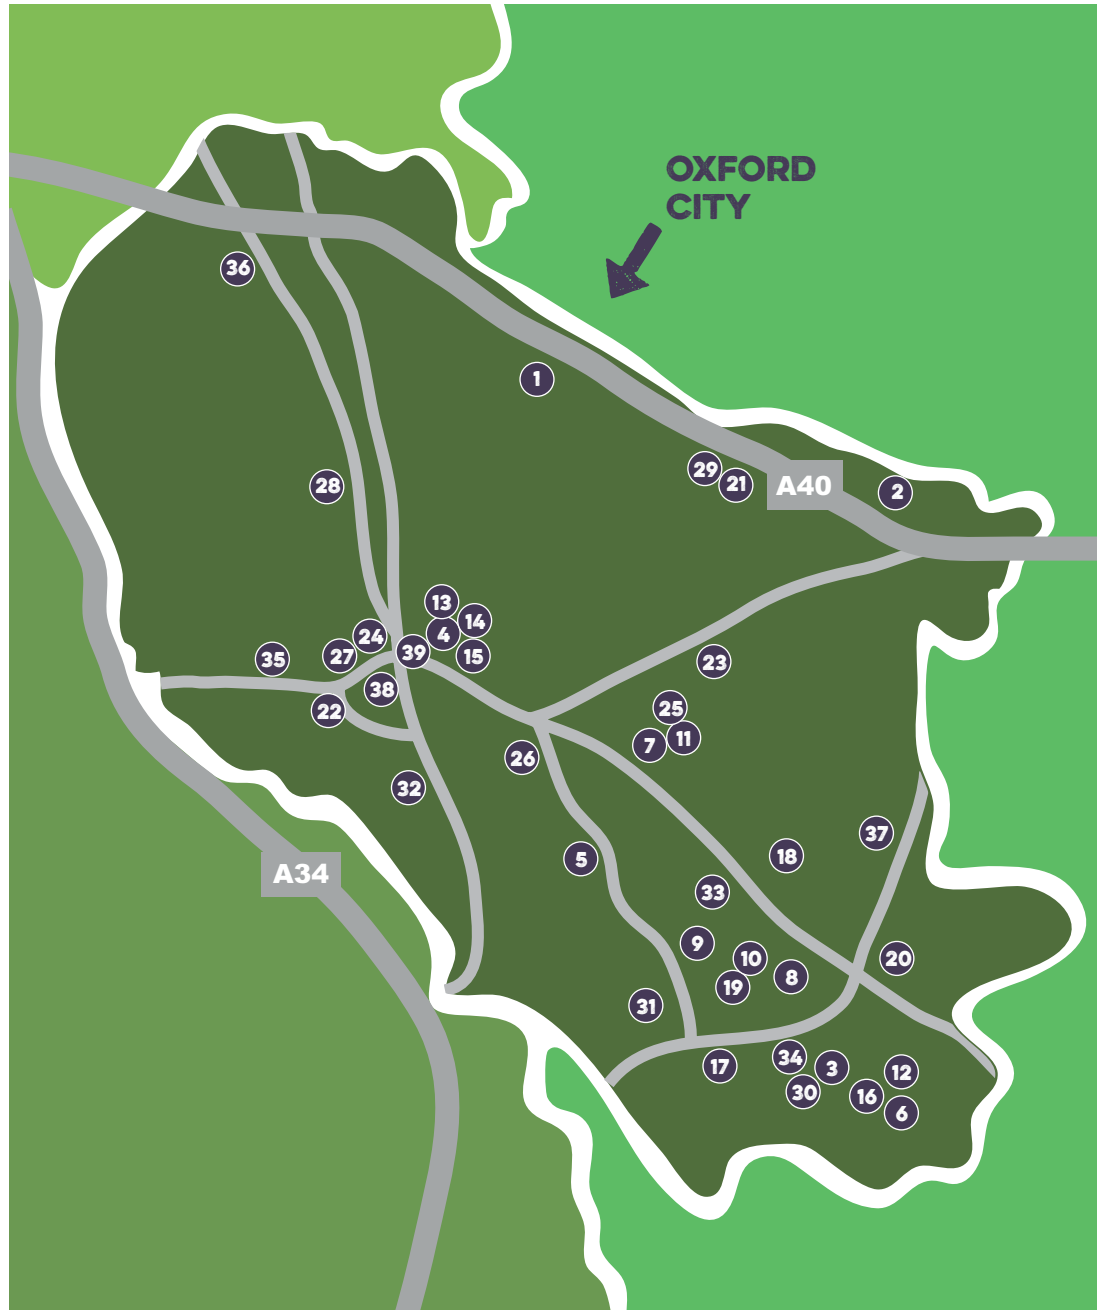

OXFORD CITY

- **1** Body Politic
  www.bodypoliticdance.com
  07791 905851
- **2** Barton Youth Centre
  tinyurl.com/y4gehk46
  01865 761987
- **3** Blackbird Leys Adventure Playground
  www.blap.org.uk
  01865 236646
- **4** Branch Up – Oxford Hub
  www.oxfordhub.org/activities/branch-up
  07384 718332
- **5** Donnington Doorstep
  www.donnington-doorstep.org.uk
  01865 727721
- **6** Dovecote
  www.dovecotoproject.com
  01865 712299
  07974 234661
- **7** East Oxford Youth Club
  01865 252728
- **8** EMBS Community College
  www.embs.org.uk
  01865 776041

- **9** Family Arena
  www.familyarena.org
  01865 402108
  07958 596340
- **10** Flo's – the place in the park
  www.flosoxford.org.uk
  01865 587611
- **11** Fusion Arts
  www.fusion-arts.org
  01865 245735
- **12** Home-Start Oxford
  www.home-startoxford.org.uk
  01865 779991

- **13** Jacari Oxford
  www.jacari.org
  01865 264167
- **14** JSC
  www.jsc4kids.com
  07931 315450
- **15** Keen Oxford
  www.keenoxford.org
  01865 264161
- **16** Leys CDI
  tinyurl.com/y476am2u
  01865 395927

- **17** Littlemore Youth Club
  Find us on Facebook
- **18** Mandala Theatre Company
  www.mandalatheatre.co.uk
  01865 711341
- **19** Master Rhythm
  masterrhythm.co.uk
  07765 224245
- **20** My Life My Choice
  www.mylifemychoice.org.uk
  01865 204214
- **21** Northway Youth Club
  Find us on Facebook

- **22** OVADA
  www.ovada.org.uk
  01865 200979
- **23** Oxford Contemporary Music
  www.ocmevents.org
  01865 484787
- **24** Oxford Playhouse
  www.oxfordplayhouse.com
  01865 305318
- **25** Oxford Swans Swimming Club
  oxfordswans.com
  07847 821703
- **26** Oxford University Amateur Boxing Club
  www.ouabc.com
  georgia.walker@sjc.ox.ac.uk
- **27** Oxford University Museums and Collections
  tinyurl.com/y4sxeowb
  education-service@ashmus.ox.ac.uk
- **28** Oxford Youth Enterprise
  01865 270325
- **29** Parasol Project
  www.parasolproject.org
  01865 742816
- **30** Peeple
  www.peeple.org.uk
  01865 397970
- **31** Rose Hill Junior Youth Club
  rosehilljyc.org
  07770 324277
- **32** South Oxford Adventure Playground (SOAP)
  www.soapoxford.org.uk
  01865 249787
- **33** The Children's Allotment
  thechildrensallotment.org
- **34** Thrive
  thriveteams.org
  01865 788350
- **35** West Oxford Community Association
  www.woco.org.uk
  01865 245761
- **36** Wolvercote Young People's Club
  www.wolvercoteypc.org.uk
  01865 559 374
- **37** Wood Farm Youth Centre
  01865 769263
- **38** Youth Ambition
  www.oxford.gov.uk/youthambition
  01865 252728
- **39** 13th Theatre Company
  www.13ththeatreco.co.uk
  07475 176399

CHERWELL

- **1** Banbury Young Homelessness Project
  www.byhp.org.uk
  01295 259442
- **2** Fringford Youth Club
- **3** Grimsbury Junior Youth Club
  www.grimsbury.org/junior-youth-club
  07789 861969
- **4** Home-Start Banbury, Bicester & Chipping Norton
  www.home-startbanbury.org.uk
  01295 266358
- **5** Kirtlington Youth Club
  www.kirtlingtonvillage.co.uk/kirtlington-youth
  01869 350474
- **6** OYAP Trust
  www.oyap.org.uk
  01869 602560
- **7** Sunrise
  www.sunrisemulticultural.org.uk
  01295 701728
- **8** Sunshine Centre Banbury
  sunshinecentre.org
  01295 276769

SOUTH OXON